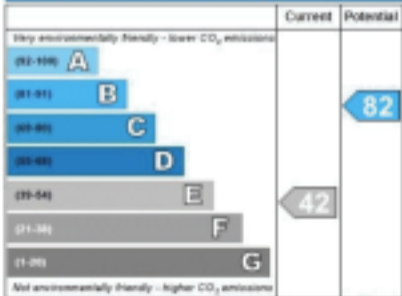

Energy Efficiency Rating

England & Wales

EU Directive
2002/91/EC

Environmental Impact (CO₂) Rating

England & Wales

EU Directive
2002/91/EC