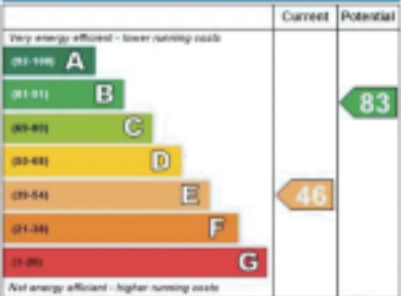

Energy Efficiency Rating

England & Wales

EU Directive
2002/91/EC

Environmental Impact (CO₂) Rating

England & Wales

EU Directive
2002/91/EC